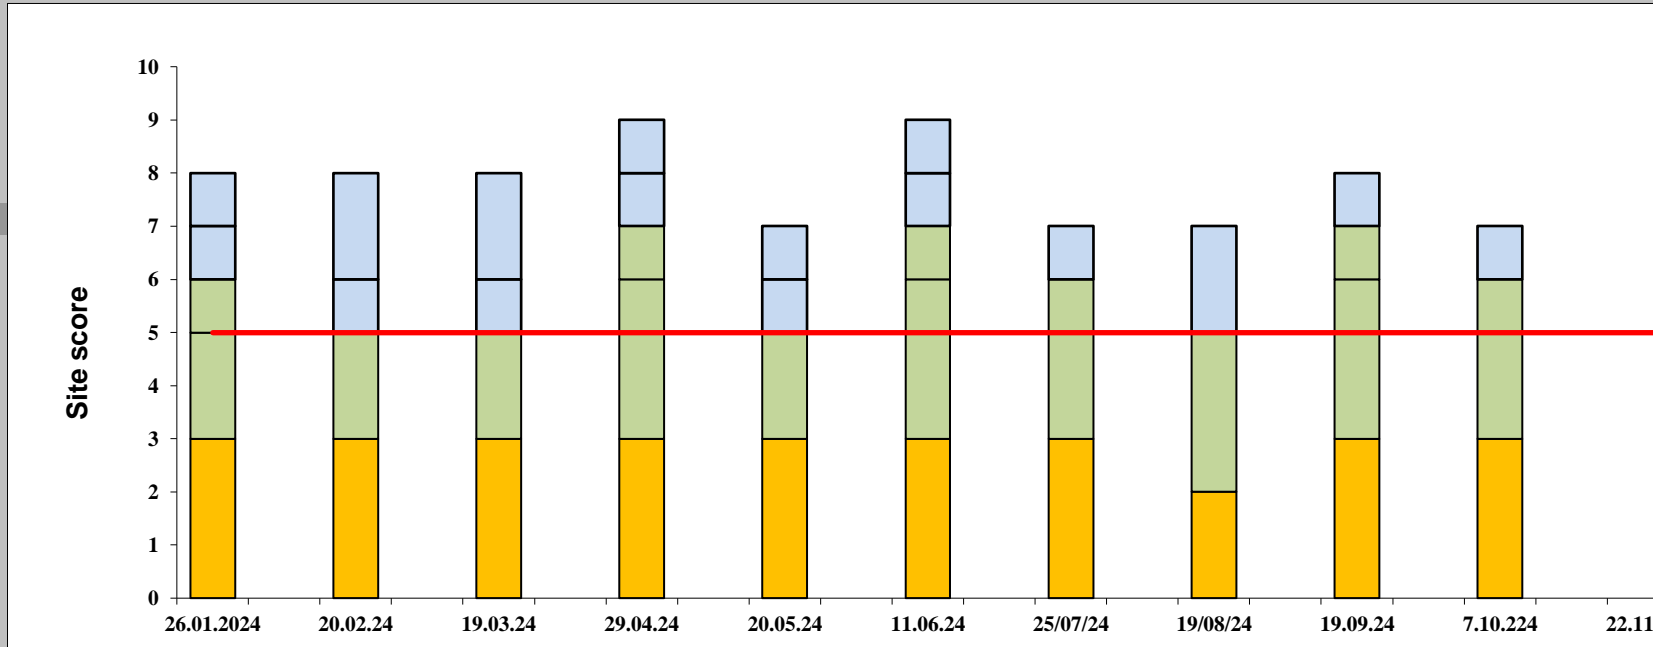

Riverfly Monitoring Initiative (RMI)

Gadebridge Park, next to children's skate park

Trigger level

5

Site specific trigger level set by the statutory body

Date

26.01.2024

20.02.24